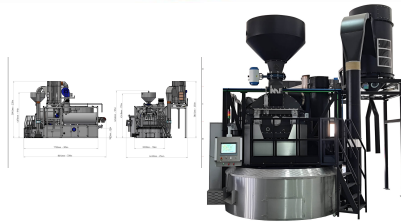

### IMF INDUSTRIAL COFFEE STORAGE SILOS

IMF silos are custom-designed to meet the...

**Category:** [IMF Coffee Roasters](#)

**Manufacturer:** I.M.F S.r.l - Industria Macchine Ferraresi

**Model:** —

**Machine ID:** 1943

### IMF RM480 INDUSTRIAL COFFEE ROASTER

IMF RM480 Industrial Coffee Roaster - New to...

**Category:** [IMF Coffee Roasters](#)

**Manufacturer:** I.M.F S.r.l - Industria Macchine Ferraresi

**Model:** RM480

**Machine ID:** 1941

**Year:** 2026

**IMF RM120  
INDUSTRIAL COFFEE  
ROASTER**

IMF RM120 Industrial  
Coffee Roaster – New to...

**Category:** [IMF Coffee  
Roasters](#)

**Manufacturer:** I.M.F S.r.l -  
Industria Macchine  
Ferrarese

## IMF RM6 COFFEE ROASTER - NEW

IMF RM6 Coffee Roaster -  
New to order

SHP...

**Category:** [IMF Coffee Roasters](#)

**Manufacturer:** I.M.F S.r.l -  
Industria Macchine  
Ferrarese

**Model:** RM6

**Machine ID:** 1936