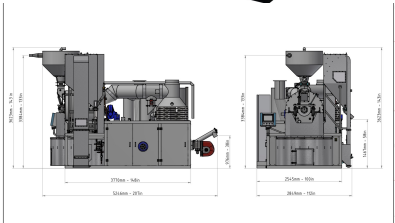

**Machine ID:** 1941

**Year:** 2026

**IMF RM120  
INDUSTRIAL COFFEE  
ROASTER**

IMF RM120 Industrial  
Coffee Roaster – New to...

**Category:** [IMF Coffee  
Roasters](#)

**Manufacturer:** I.M.F S.r.l -  
Industria Macchine  
Ferrarese