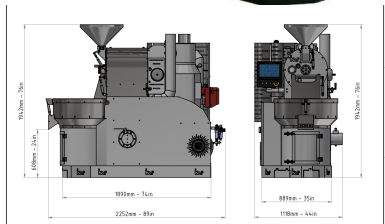

IMF RM15 COFFEE ROASTER - NEW

IMF RM15 Coffee Roaster -
New to order

SHP...

Category: [IMF Coffee Roasters](#)

Manufacturer: I.M.F S.r.l -
Industria Macchine
Ferrarese

Model: RM15

Machine ID: 1937

Year: 2026