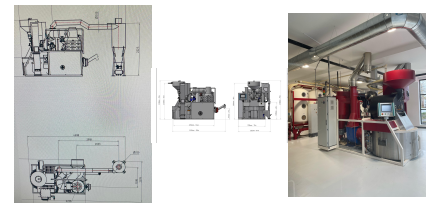

**IMF RM30 COFFEE
ROASTER - NEW**

IMF RM30 Coffee Roaster –
New to...

Category: [IMF Coffee
Roasters](#)

Manufacturer: I.M.F S.r.l -
Industria Macchine
Ferrarese

Model: RM30

Machine ID: 1938

Year: 2026