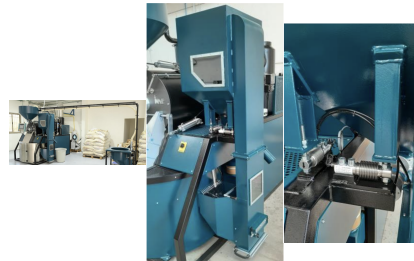

### IMF INDUSTRIAL COFFEE STORAGE SILOS

IMF silos are custom-designed to meet the...

**Category:** [IMF Coffee Roasters](#)

**Manufacturer:** I.M.F S.r.l - Industria Macchine Ferraresi

**Model:** —

**Machine ID:** 1943

### IMF RM240 INDUSTRIAL COFFEE ROASTER

IMF RM240 Industrial Coffee Roaster - New to...

**Category:** [IMF Coffee Roasters](#)

**Manufacturer:** I.M.F S.r.l - Industria Macchine Ferraresi

**Model:** RM240

**Machine ID:** 1941

**Year:** 2026

**IMF RM120  
INDUSTRIAL COFFEE  
ROASTER**

IMF RM120 Industrial  
Coffee Roaster – New to...

**Category:** [IMF Coffee  
Roasters](#)

**Manufacturer:** I.M.F S.r.l -  
Industria Macchine  
Ferrarese

**Model:** RM120

**Machine ID:** 1940

**Year:** 2026

**IMF RM60 COFFEE  
ROASTER - NEW**

IMF RM60 Coffee Roaster –  
New to...

**Category:** [IMF Coffee  
Roasters](#)

**Manufacturer:** I.M.F S.r.l -  
Industria Macchine  
Ferrarese