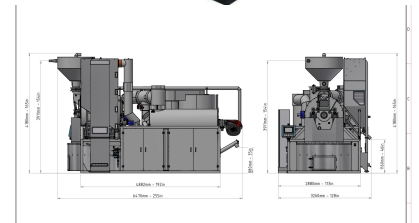

IMF RM240 INDUSTRIAL COFFEE ROASTER

IMF RM240 Industrial Coffee Roaster - New to...

Category: [IMF Coffee Roasters](#)

Manufacturer: I.M.F S.r.l - Industria Macchine Ferraresi

Model: RM240

Machine ID: 1941

Year: 2026