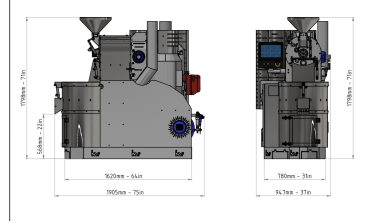

IMF RM6 COFFEE ROASTER - NEW

IMF RM6 Coffee Roaster -
New to order

SHP...

Category: [IMF Coffee Roasters](#)

Manufacturer: I.M.F S.r.l -
Industria Macchine
Ferrarese

Model: RM6

Machine ID: 1936

Year: 2026