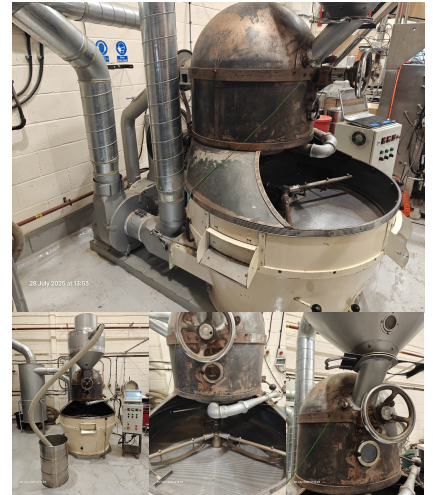

**TRABATTONI 60KG  
COFFEE ROASTER**

1 x Trabattoni 60Kg Gas  
Coffee...

**Category:** [Coffee Roasters](#)  
**Manufacturer:** Trabattoni  
**Model:** 60Kg  
**Machine ID:** 1931  
**Year:** 1991

**PROBAT GP25  
COFFEE ROASTER**

Probat GP25 Coffee  
Roasting Line for...

**Category:** [Coffee Roasters](#)  
**Manufacturer:** Probat  
**Model:** GP25  
**Machine ID:** 1801  
**Year:** 1979

**PROBAT GP12  
COFFEE ROASTER**

Probat GP12 Coffee  
Roaster for sale

**HAMEREL 15KG**

Vintage Hamerel - Cocoa  
Nib Roaster for...

**Category:** [Coffee Roasters](#)  
**Manufacturer:** Hamerel  
**Model:** 15Kg  
**Machine ID:** 1919  
**Year:** 1965

### DIEDRICH IR-1EA

Diedrich IR-1 Electric 1Kg  
Lab/Sample Coffee...

**Category:** [Coffee Roasters](#)  
**Manufacturer:** Diedrich  
**Model:** IR-1EA  
**Machine ID:** 1918  
**Year:** 2014