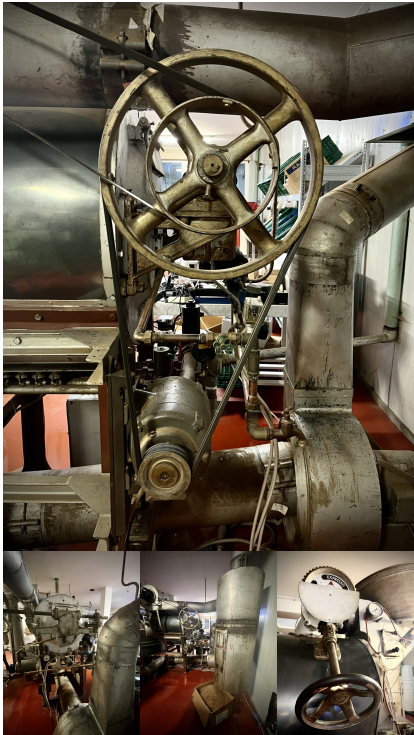

PROBAT GA45

Rare Vintage Probat GA45
Coffee Roaster Year of...

Category: [Coffee Roasters](#)

Manufacturer: Probat

Model: GA45

Machine ID: 1871

Year: 1958