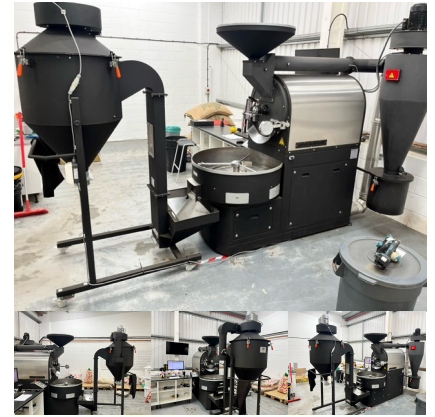

**TRABATTONI 60KG COFFEE ROASTER**

1 x Trabattoni 60Kg Gas Coffee...

**Category:** [Coffee Roasters](#)  
**Manufacturer:** Trabattoni  
**Model:** 60Kg  
**Machine ID:** 1931  
**Year:** 1991

**PROBAT GP25  
COFFEE ROASTER**

Probat GP25 Coffee  
Roasting Line for...

**Category:** [Coffee Roasters](#)  
**Manufacturer:** Probat  
**Model:** GP25  
**Machine ID:** 1801  
**Year:** 1979

**PROBAT GP12  
COFFEE ROASTER**

Probat GP12 Coffee  
Roaster for sale

### DIEDRICH IR-1EA

Diedrich IR-1 Electric 1Kg  
Lab/Sample Coffee...

**Category:** [Coffee Roasters](#)  
**Manufacturer:** Diedrich  
**Model:** IR-1EA  
**Machine ID:** 1918  
**Year:** 2014

### PROBAT UG22

Vintage Probat UG22  
Coffee Roaster for...

**Category:** [Coffee Roasters](#)  
**Manufacturer:** Probat  
**Model:** UG22  
**Machine ID:** 1917  
**Year:** 1957