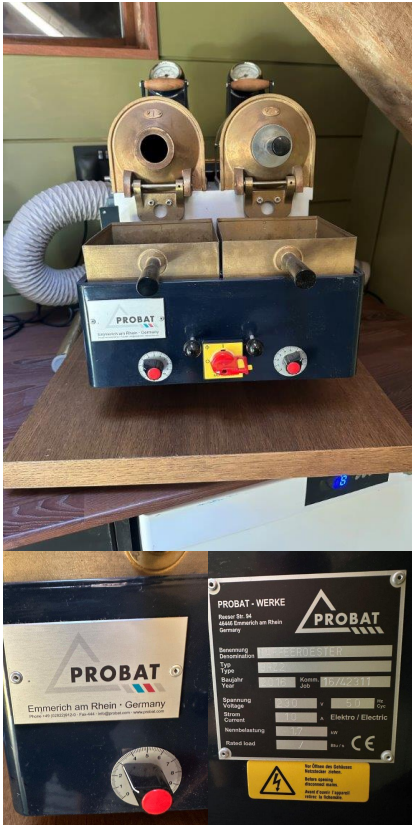

**TABLE OF CONTENTS**

**Coffee Roasters** ..... 2

**PROBAT BRZ2 - 2 BARREL ELECTRIC SAMPLE ROASTER**

Probat BRZ2 - 2 Barrel Electric Sample...

**Category:** [Coffee Roasters](#)  
**Manufacturer:** Probat  
**Model:** BRZ2 - Electric  
**Machine ID:** 1948  
**Year:** 2016

**BESCA BSC-5 - 5KG COFFEE ROASTER FOR SALE**

Besca BSC5 - 5Kg Coffee Roaster for...

**Category:** [Coffee Roasters](#)  
**Manufacturer:** Besca  
**Model:** BSC-5  
**Machine ID:** 1947  
**Year:** 2019

**TRABATTONI 60KG COFFEE ROASTER**

1 x Trabattoni 60Kg Gas Coffee...

**Category:** [Coffee Roasters](#)  
**Manufacturer:** Trabattoni  
**Model:** 60Kg  
**Machine ID:** 1931  
**Year:** 1991

**PROBAT GP25  
COFFEE ROASTER**

Probat GP25 Coffee  
Roasting Line for...

**Category:** [Coffee Roasters](#)  
**Manufacturer:** Probat  
**Model:** GP25  
**Machine ID:** 1801  
**Year:** 1979

**PROBAT GP12  
COFFEE ROASTER**

Probat GP12 Coffee  
Roaster for sale