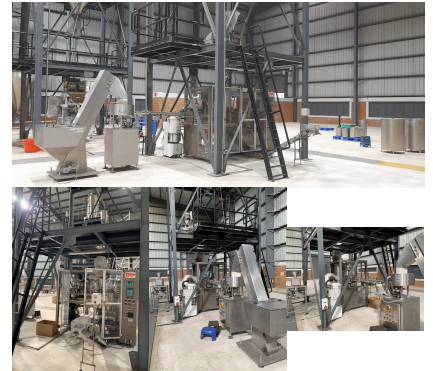

OPEM CR100

OPEM CR100 Single-Serve
Capsule production...

Category: [Coffee
Equipment](#)
Manufacturer: OPEM
Model: CR100
Machine ID: 1861
Year: 2000