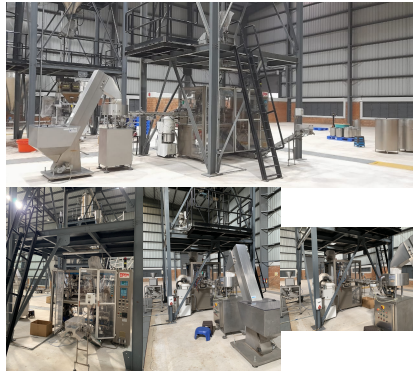

OPEM CR100

OPEM CR100 Single-Serve Capsule production...

Category: [Coffee Equipment](#)

Manufacturer: OPEM

Model: CR100

Machine ID: 1861

Year: 2000