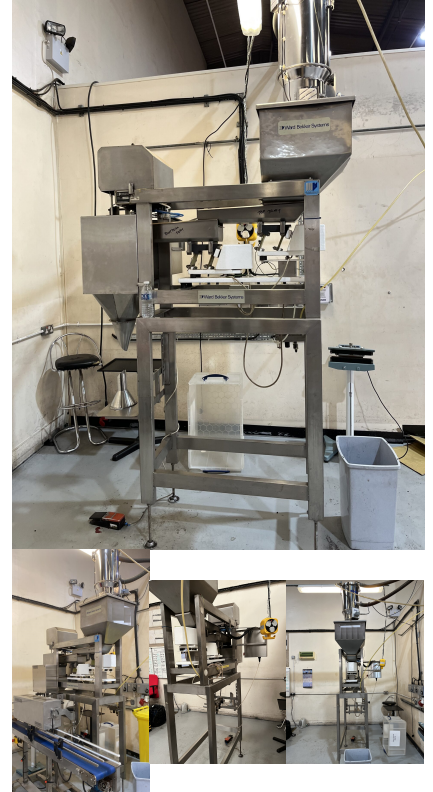

**TABLE OF CONTENTS**

**Coffee Equipment** ..... 2

**MAHLKONIG DK15  
LS INDUSTRIAL  
COFFEE GRINDER  
FOR SALE**

1 x Mahlkonig DK15 Coffee  
Grinder for...

**Category:** [Coffee  
Equipment](#)

**Manufacturer:** Mahlkonig

**Model:** DK15 LS

**Machine ID:** 1944

**Year:** 2022

**ASTRAPACK  
POLYMASTER EVO  
BAG SEALER FOR  
PREFORMED BAGS**

Astrapac Model  
Polymaster Evo Vertical  
Bag...

**Categories:** [Bag Sealer,  
Coffee Equipment](#)

**Manufacturer:** Astrapac

**Model:** Polymaster EVO

**Machine ID:** 1922

**Year:** 2023

**WARD BEKKER  
LINEAR WEIGHER &  
JENCO**

Ward Bekker single lane  
linear weigher with...

**Categories:** [Coffee  
Equipment, Weighers](#)

### REICAT REICATINO 450

Reicat 450 Catalytic  
Afterburner for sale in...

**Category:** [Coffee Equipment](#)

**Manufacturer:** Reicat

**Model:** Reicatio 450

**Machine ID:** 1905

**Year:** 2021