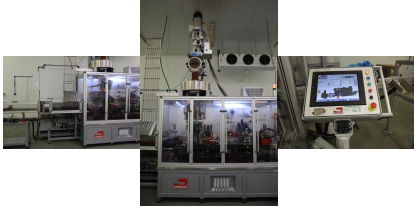

**SPREAFICO SRL SRC
6 COFFEE CAPSULE
LINE**

Spreafico 6 Lane Coffee
Capsule Packing Line...

Category: [Coffee
Equipment](#)
Manufacturer: Spreafico
Srl
Model: SRC 6
Machine ID: 1723
Year: 2017